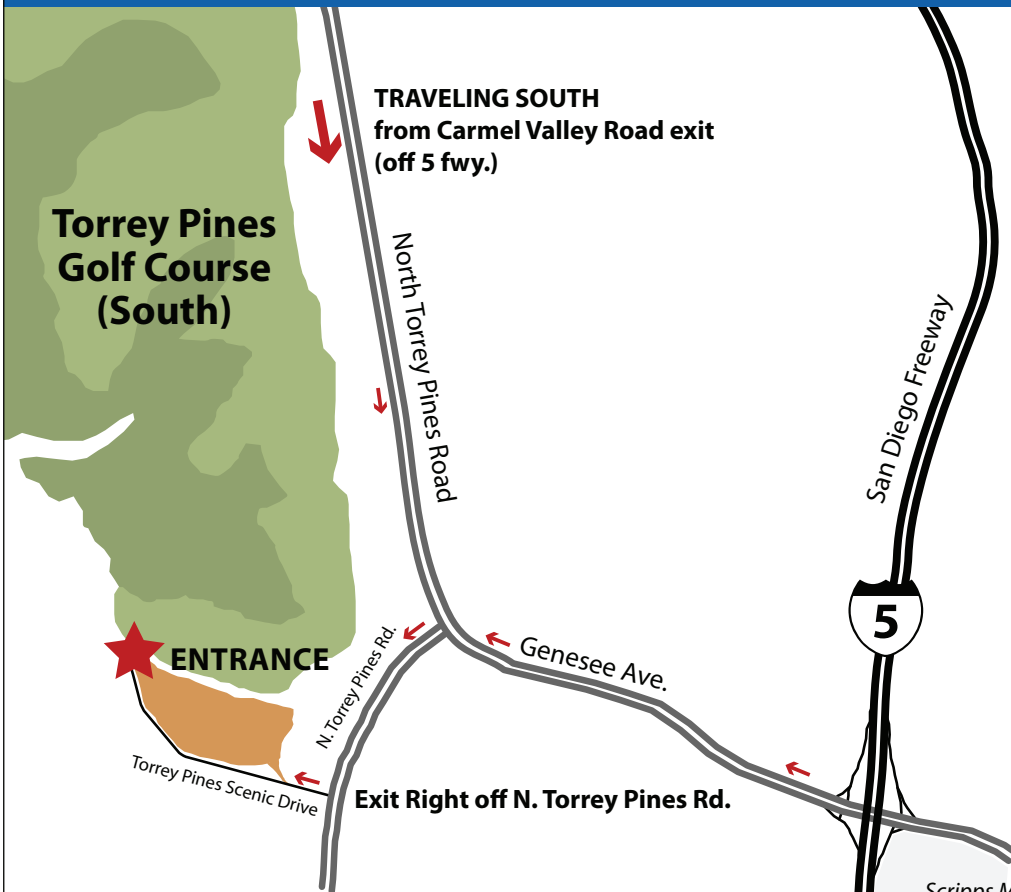

Spectator Parking

Tournament Office:
(858) 350-5500

Spectator parking is located on-site to the south of the golf course.

Please do not go directly to the course clubhouse.

Scripps Memorial Hospital La Jolla

Directions

From Interstate 5 traveling North:

- Exit Genesee Avenue and turn Left (West)
- Turn Left onto North Torrey Pines Road
- Turn Right onto Torrey Pines Scenic Drive
- Follow Torrey Pines Scenic Drive, the parking lot entrance will be on the Right

From Interstate 5 traveling South:

- Exit Carmel Valley Road and turn Right (West)
- Once you get to the ocean turn Left onto North Torrey Pines Road
- Stay on this road as it passes Torrey Pines Golf Course
- Follow North Torrey Pines Road as it turns to the Right
- Turn Right onto Torrey Pines Scenic Drive
- Follow Torrey Pines Scenic Drive, the parking lot entrance will be on the Right