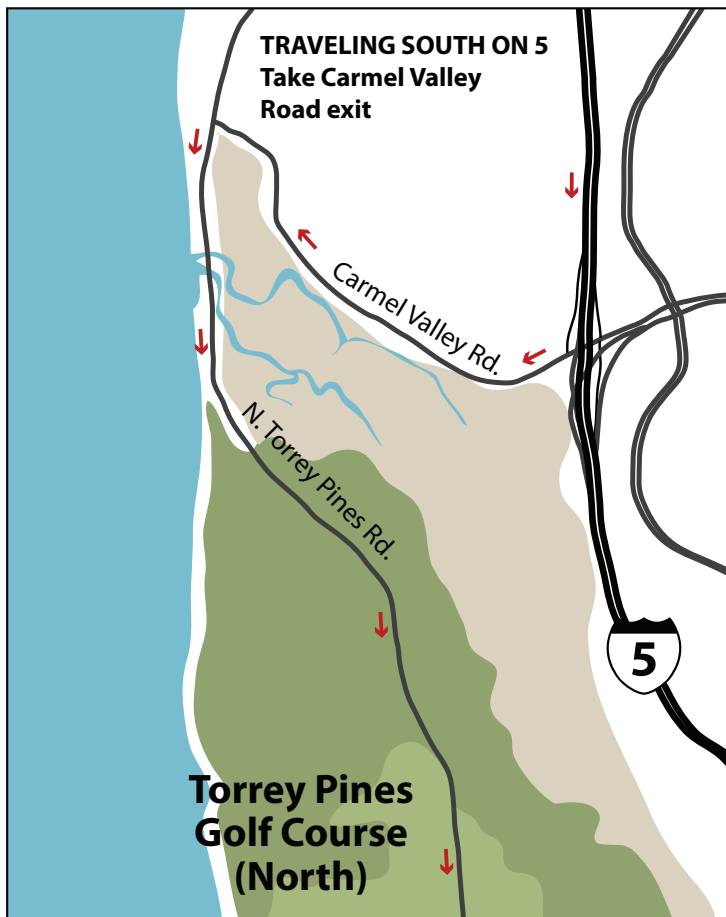

Spectator Parking

Tournament Office:
(858) 350-5500

Spectator parking is located on-site to the south of the golf course.

Please do not go directly to the course clubhouse.

Scripps Memorial Hospital La Jolla

Directions

From Interstate 5 traveling North:

- Exit Genesee Avenue and turn Left (West)
- Turn Left onto North Torrey Pines Road
- Turn Right onto Torrey Pines Scenic Drive
- Follow Torrey Pines Scenic Drive, the parking lot entrance will be on the Right

From Interstate 5 traveling South:

- Exit Carmel Valley Road and turn Right (West)
- Once you get to the ocean turn Left onto North Torrey Pines Road
- Stay on this road as it passes Torrey Pines Golf Course
- Follow North Torrey Pines Road as it turns to the Right
- Turn Right onto Torrey Pines Scenic Drive
- Follow Torrey Pines Scenic Drive, the parking lot entrance will be on the Right